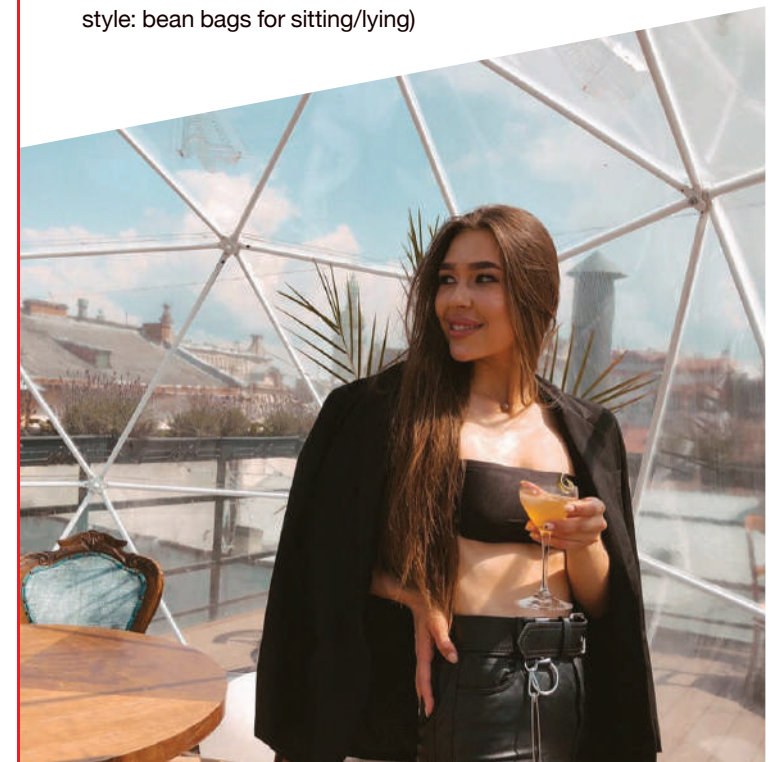

Mobile Igloo domes for restaurants

Attract attention.
Retain regular customers.
Enjoy the winter season

<https://polidomes.com>

About the product

Galvanized steel structure, powder coated.

Galvanized steel structure, powder paint coated. The external sheathing, depending on the type, consists of an opaque membrane (impermeable to light) with a weight of 850 g/m² fire class B-s2 - d0 reaction to fire as well as a highly transparent membrane with a thickness of 0.5 mm. Gravity ventilation, moisture removal system, one entrance. Attached steel feet prepared for ballast. The dome's spherical shaped frame provides excellent wind resistance.

Benefits for Investors

Igloos offer unlimited possibilities

- ▶ Allows additional business in the outdoor area of restaurants - also outside the summer season
- ▶ Receiving customers in safe conditions
- ▶ Increasing the number of tables located outside the restaurant – inside the Igloos
- ▶ An additional attraction for drawing potential customers is the Igloos modern design and the possibility of installing LED strips
- ▶ The possibility of using a roof, terrace or other open space to create a winter garden available to guests regardless of the season.
- ▶ Placing Polidomes spherical tents on the roof of a building can be a great idea to enhance the landscape value of the premises
- ▶ Possibility of any arrangement of the dome's interior (e.g. traditional style: square/round tables, chairs, modern style: bean bags for sitting/lying)